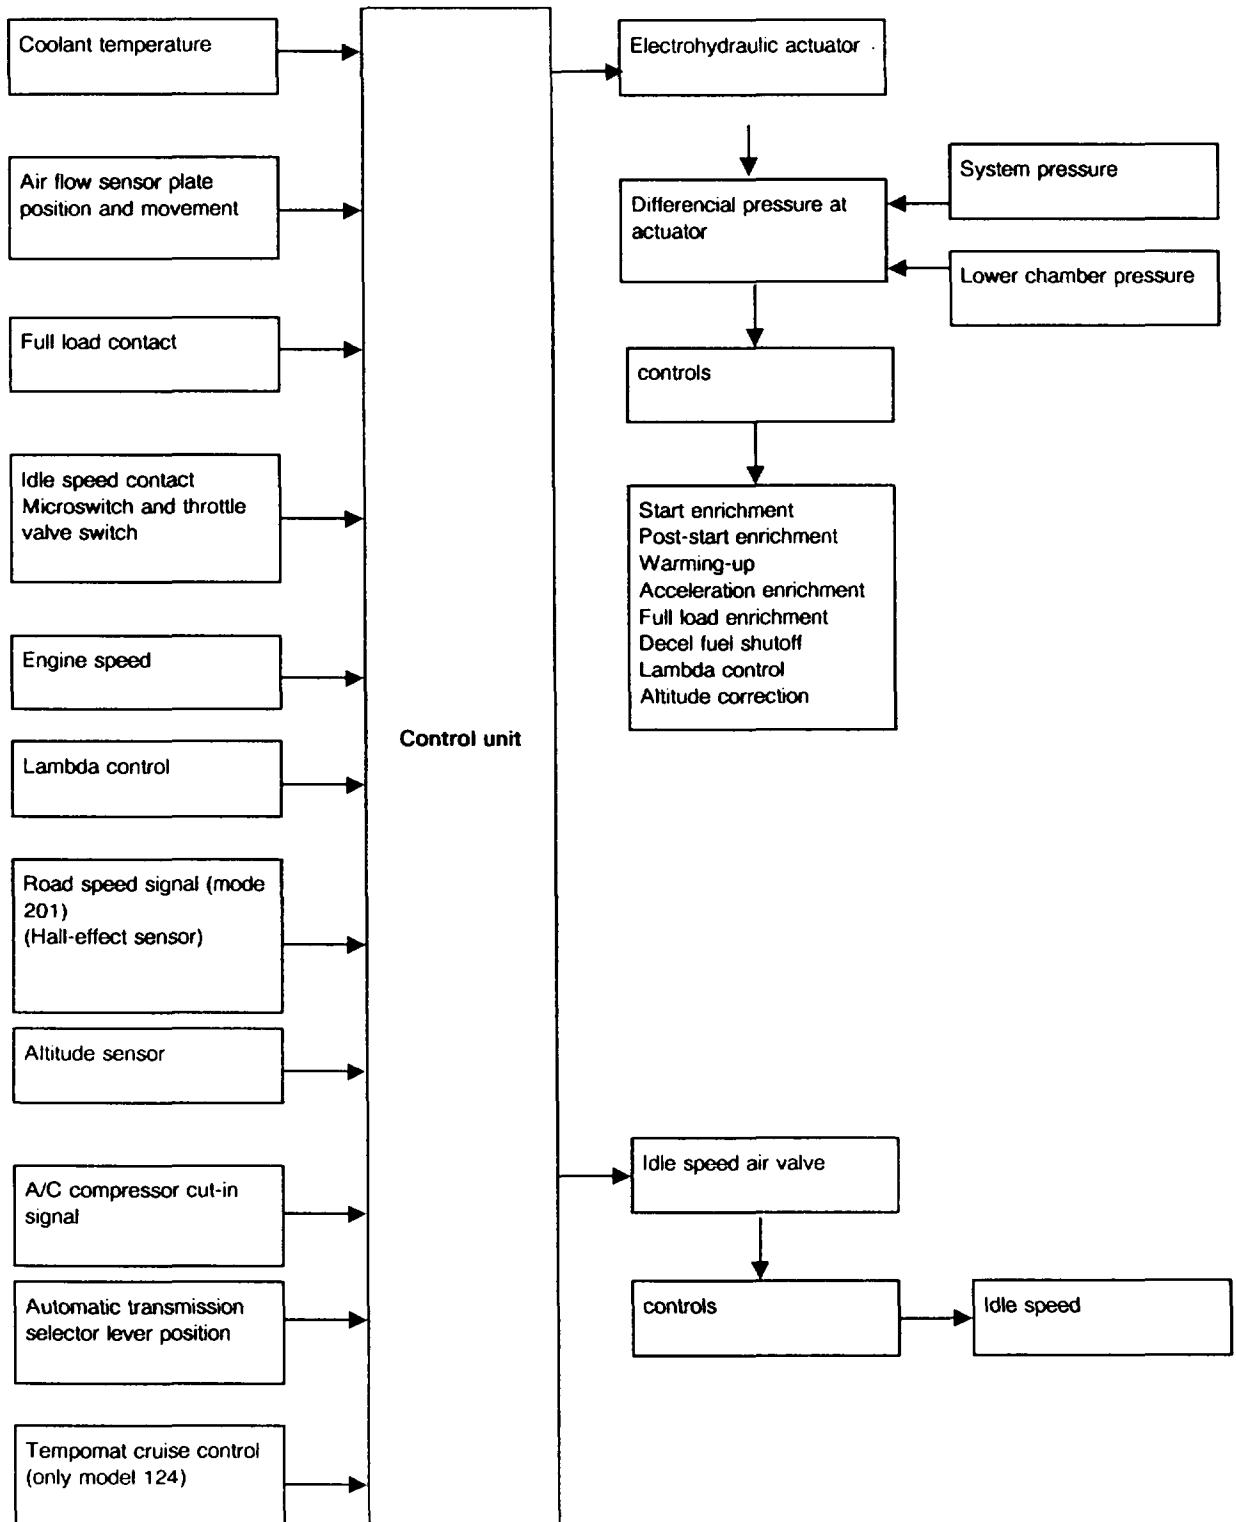

**A. Basic and national versions
Engine 103.980 Standard**

Engine 103 KAT/RÜF (except engine 103.984)

Engine 103.984

B. National version AUS J USA

Engine 103, model year 1986/87

Engine 103, model year 1988/89