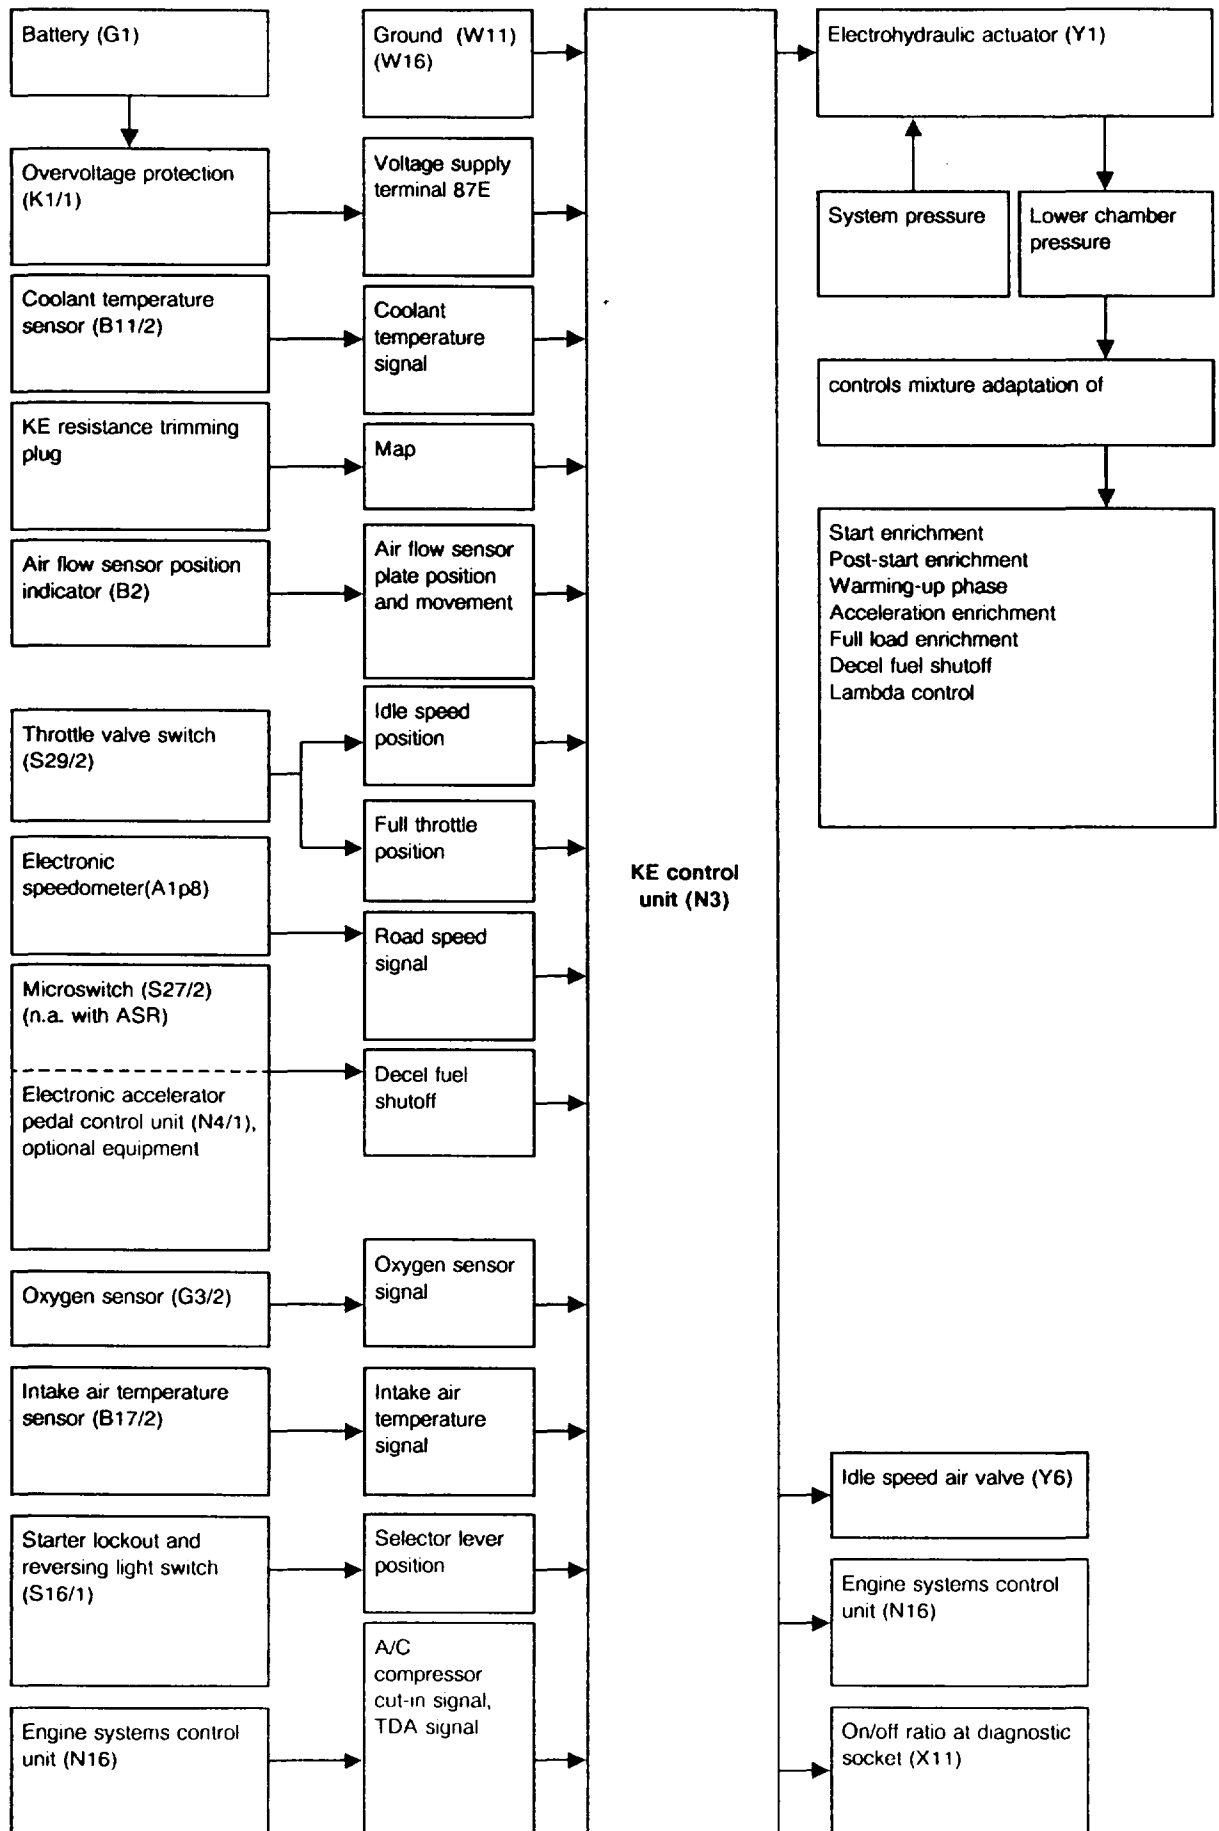

**A. Basic and national versions
Engine 103.980 Standard**

Engine 103 KAT/RÜF (except engine 103.984)

Engine 103.984

B. National version AUS J USA

Engine 103, model year 1986/87

Engine 103, model year 1988/89