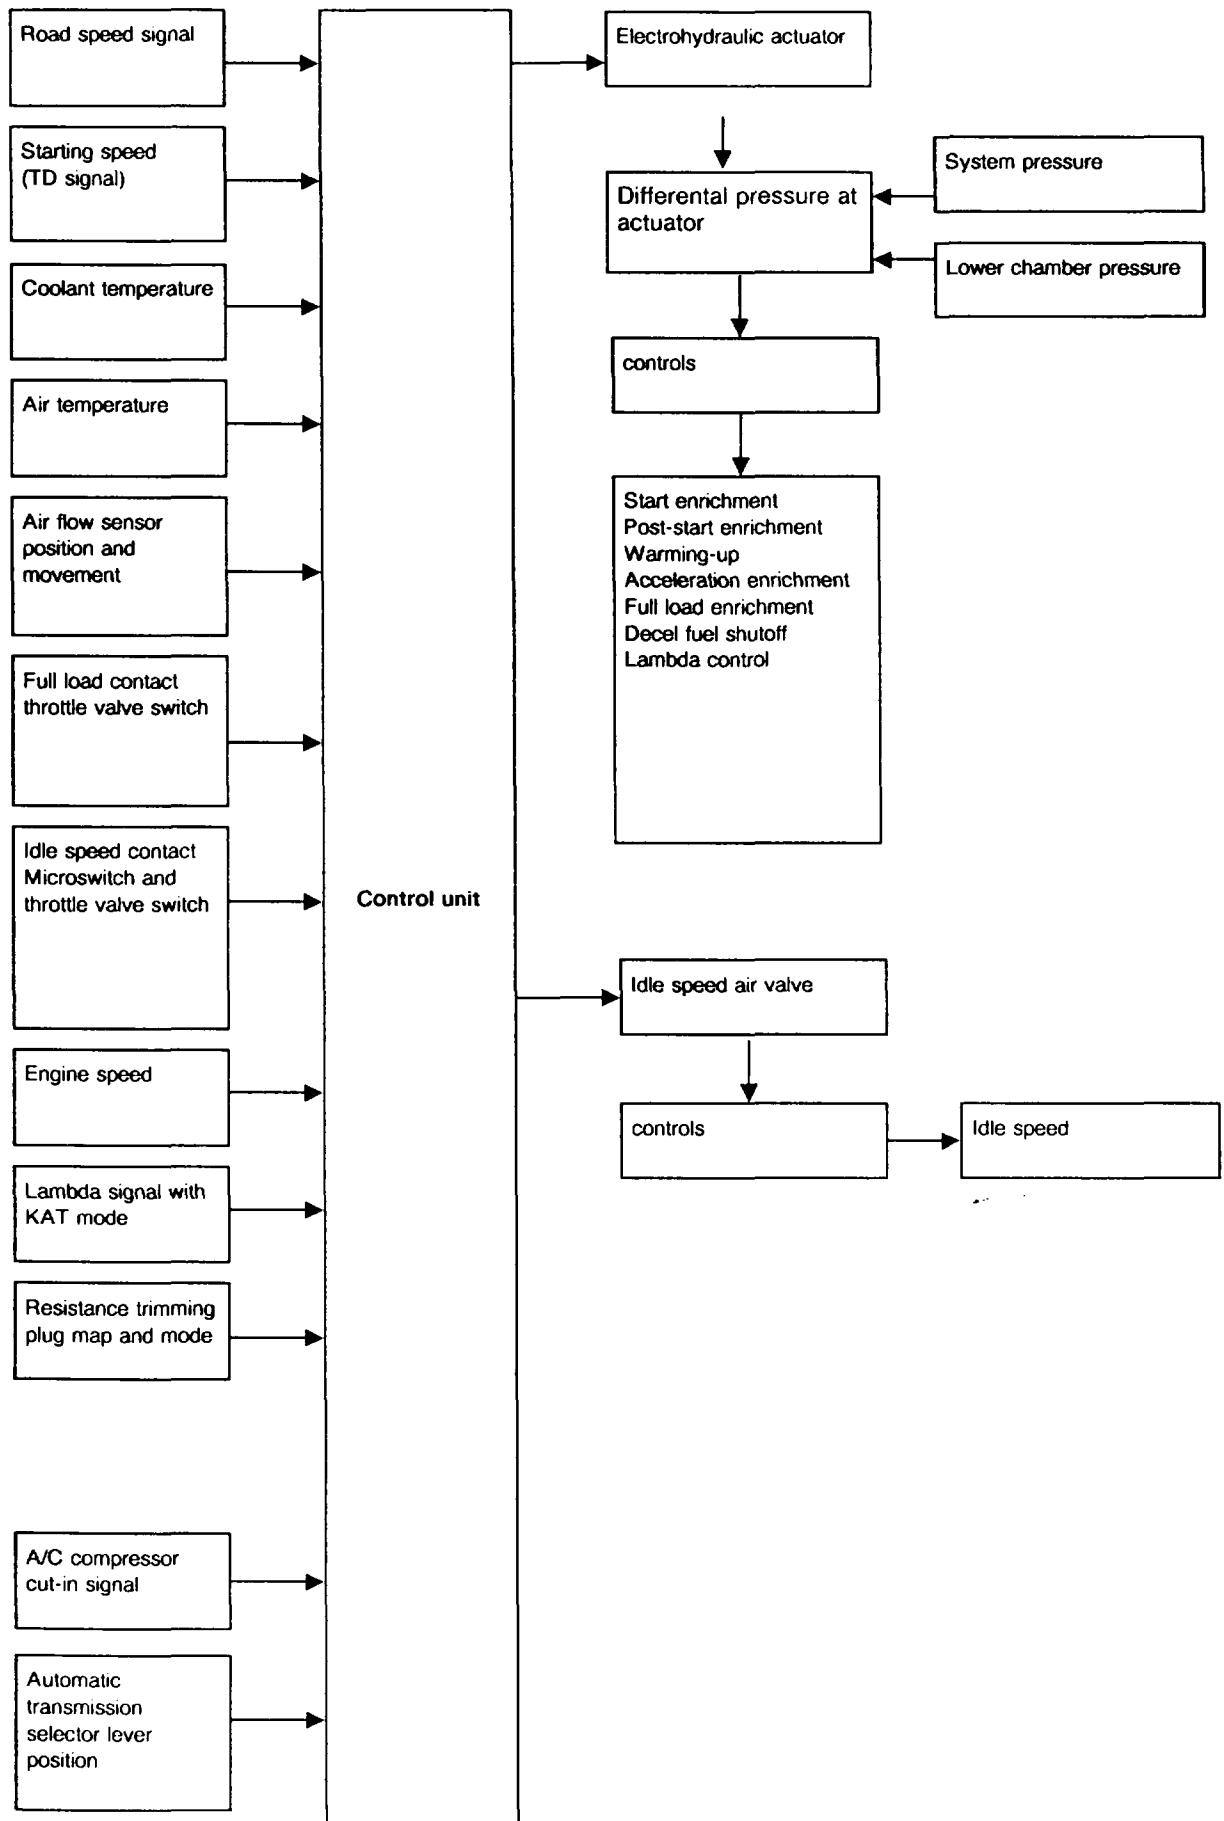

**A. Basic and national versions
Engine 103.980 Standard**

Engine 103 KAT/RÜF (except engine 103.984)

Engine 103.984

B. National version AUS J USA

Engine 103, model year 1986/87

Engine 103, model year 1988/89