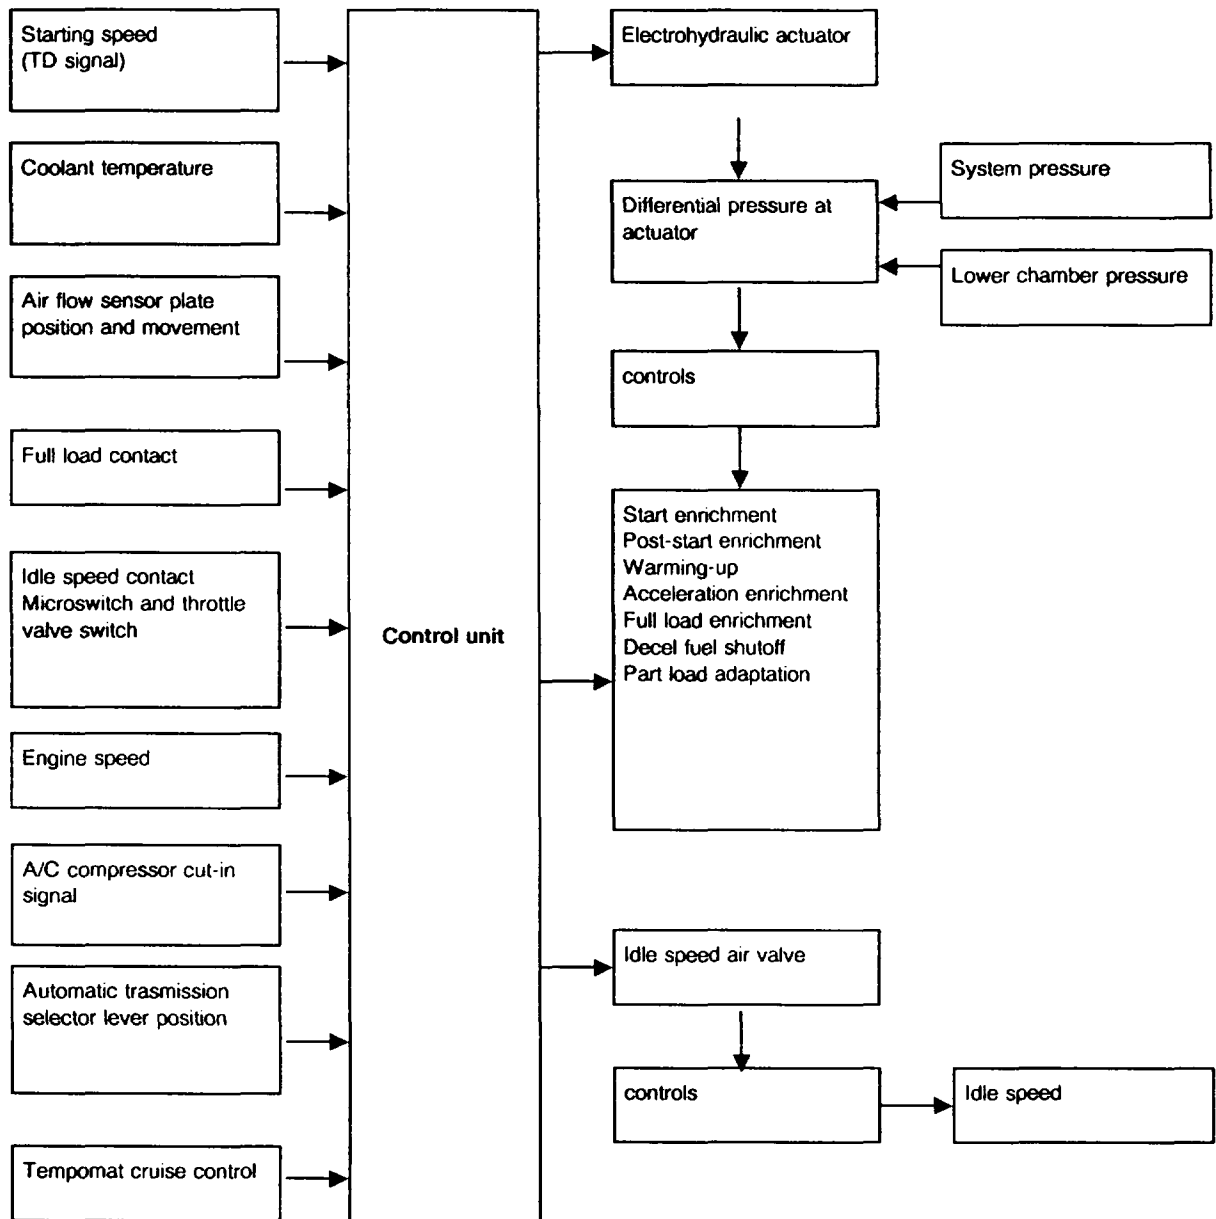

**A. Basic and national versions
Engine 103.980 Standard**

Engine 103 KAT/RÜF (except engine 103.984)

Engine 103.984

B. National version AUS J USA

Engine 103, model year 1986/87

Engine 103, model year 1988/89